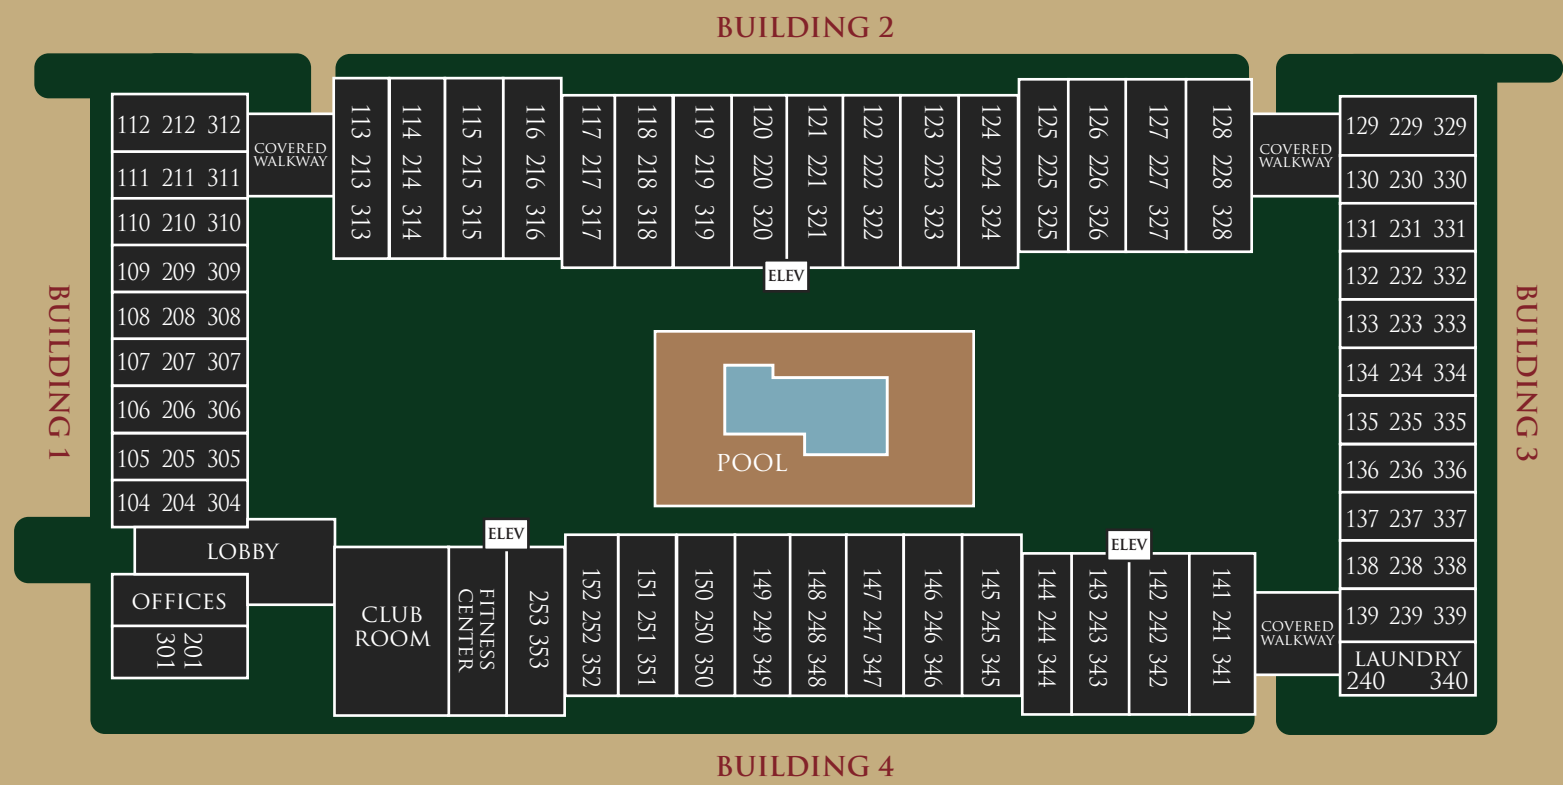

STONE CANYON ROAD

RIVERBROOK DRIVE