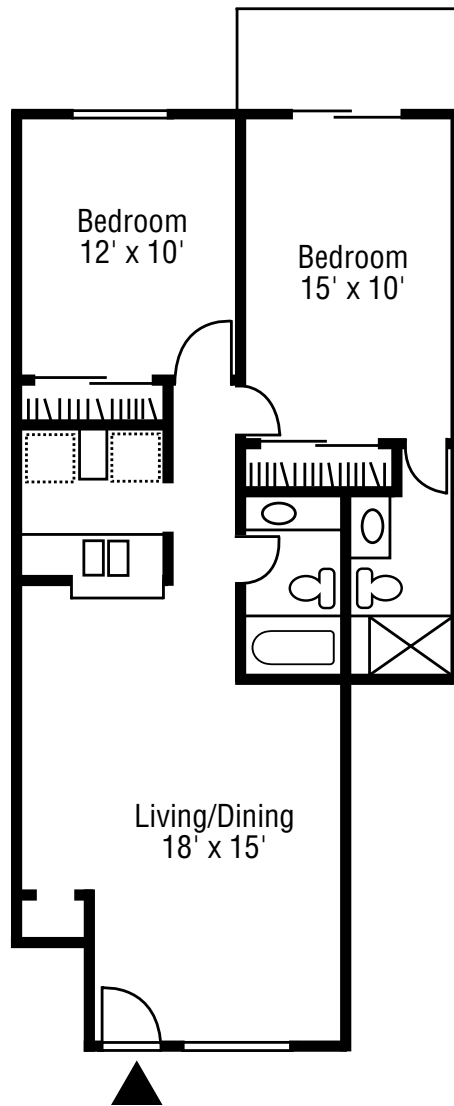

BRAZOS
2 BEDROOM, 2 BATH / 820 SQ. FT.

Floorplans are not to scale. Room dimensions and total square footage are approximate.