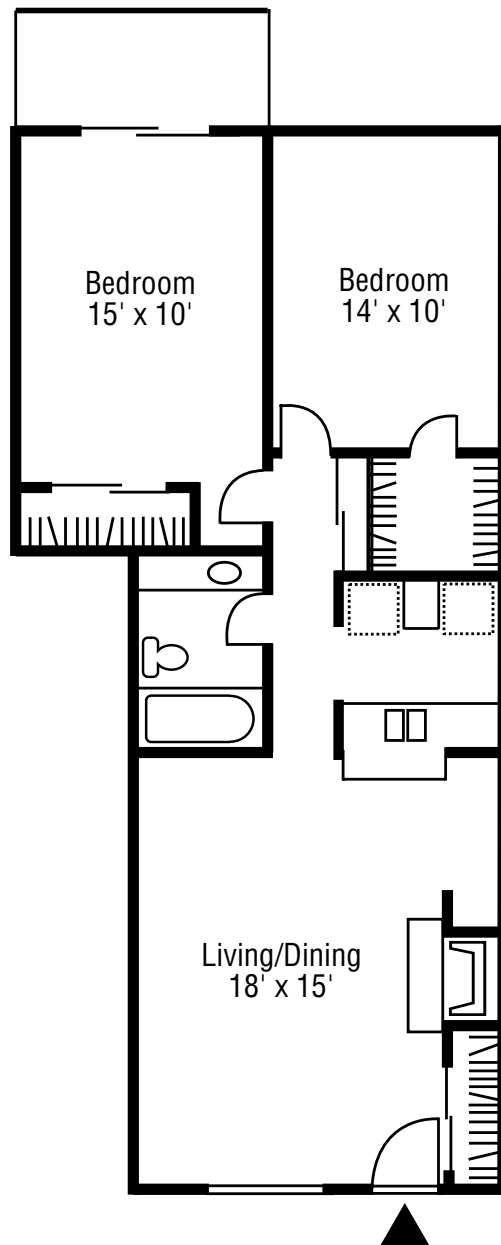

SABINE
2 BEDROOM, 1 BATH / 800 SQ. FT.

Floorplans are not to scale. Room dimensions and total square footage are approximate.