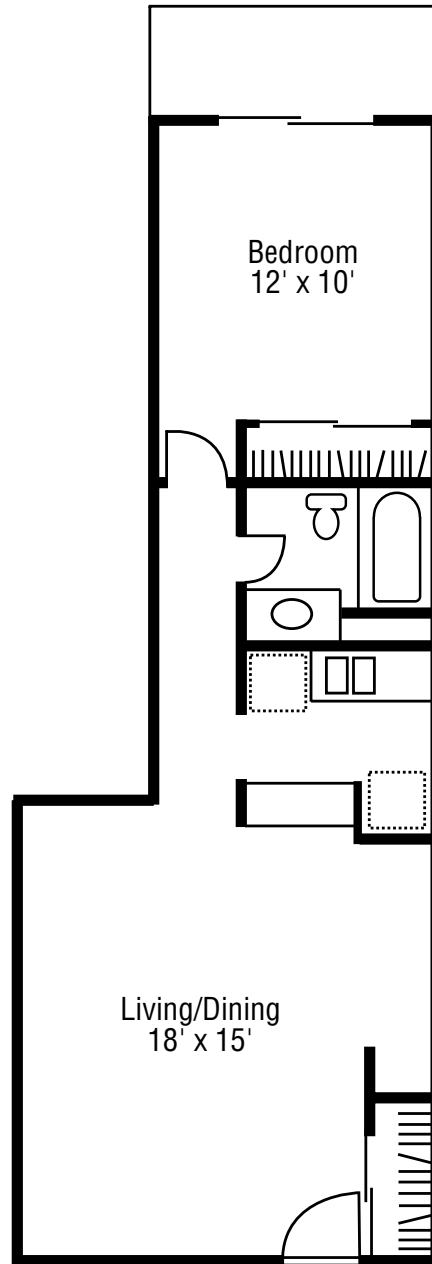

MEDINA
1 BEDROOM, 1 BATH / 720 SQ. FT.

Floorplans are not to scale. Room dimensions and total square footage are approximate.